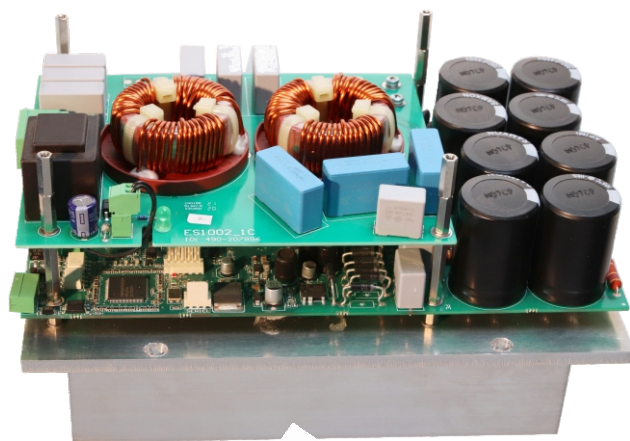

Inverter

LSCONTROL

A Wide Range of Standard Inverters

SpeedControl 1145

1 x 230V supplied

Available for compressor motors up to 3000W

Compressor use max 3 x 16A

SpeedControl 1002

3 x 400V supplied

Available for compressor motors up to 7500W

Compressor use max 3 x 16A

Exists in a Variety of Models

Without enclosure

With enclosure

Vertical cooling fins

Horizontal cooling fins

Please contact us for further discussion.

Inverter

LSCONTROL

List of compressors, - already programmed in our standard inverters:

GMCC	DA131S1B-31FZ
GMCC	DSM180D19UDZ
Hitachi Highly	ASC104SD-A8JT
Hitachi Highly	ASD084CKMA7JK
Hitachi Highly	ASD102RKQA6JT6B
Hitachi Highly	ASD102SF-A7JT
Hitachi Highly	ASG133CDNB7AT
Hitachi Highly	ASG151CDNB7BT
Hitachi Highly	ATH356SDP-C9FQ
Hitachi Highly	BSA804SD-A3BUA
Hitachi Highly	PSD162RKQA6JT6
Hitachi Highly	WHP03240BSKNB7AT
Hitachi Highly	WHP03700PRKQA6JT6
Hitachi Highly	WHP04000ARKQA6JT6
Hitachi Highly	WHP04200VRKQA7JT6
Hitachi Highly	WHP05500PUKPA8LT6
Hitachi Highly	WHP05600VUKQA7JT6B
Hitachi Highly	WHP07600PSDPC9KQ
Hitachi Highly	WHP07850VUKQA8JT6T
Hitachi Highly	WHP08750VCDNC9AU
Hitachi Highly	WHP10200PSDPC9EQ
Hitachi Highly	WHP11500VSDPC9EQ
Hitachi Highly	WHP13300PSDPC9EQ
Hitachi Highly	WHP04200ARKQA6JT6
JIAXIPERA	VTD1070Y
Mitsubishi	CBB130FAC
Mitsubishi	RMT5113MDE2
Panasonic	*1 5RS092XCD21
Panasonic	5KD184XAA21
Panasonic	5KD240XAD21
Panasonic	5RD132XDA21
Panasonic	5RS102XRSQ094B1
Panasonic	5VD330ZAA21
Panasonic	5VD420ZAA21
Toshiba	*1 DA422A3F-27M
Toshiba	DA330A2F-20MD