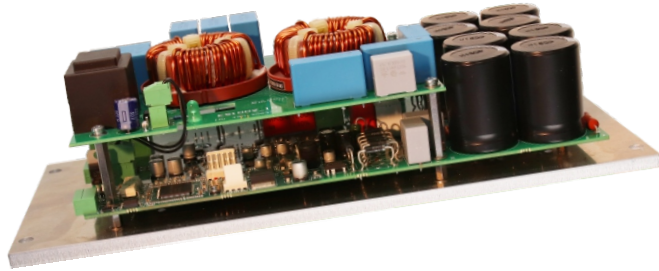

Inverter

LSCONTROL

A Wide Range of Standard Inverters

SpeedControl 1145

1 x 230V supplied

Available for compressor motors up to 3000W

Compressor use max 3 x 16A

SpeedControl 1002

3 x 400V supplied

Available for compressor motors up to 7500W

Compressor use max 3 x 16A

Exists in a Variety of Models

Without enclosure

With enclosure

Vertical cooling fins

Horizontal cooling fins

Cold plate - cooling with air

For use with R290 compressors

and more

Let us assist you with finding the right solution for your project within our existing base models.

All projects are unique so special assembly and requirements are always in play.