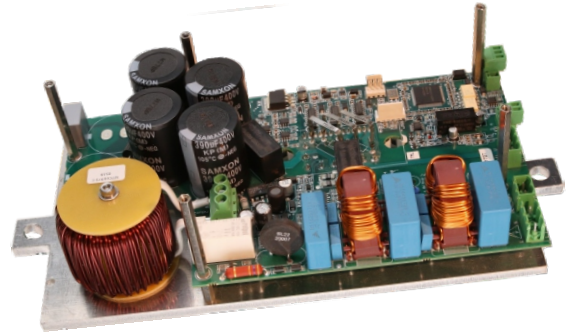

Inverter

LSCONTROL

A Wide Range of Standard Inverters

SpeedControl 1145

1 x 230V supplied

Available for compressor motors up to 3000W

Compressor use max 3 x 16A

SpeedControl 1002

3 x 400V supplied

Available for compressor motors up to 7500W

Compressor use max 3 x 16A

Exists in a Variety of Models

Without enclosure

With enclosure

Vertical cooling fins

Horizontal cooling fins

Cold plate - cooling with air

For use with R290 compressors

and more

Let us assist you with finding the right solution for your project within our existing base models.

All projects are unique so special assembly and requirements are always in play.